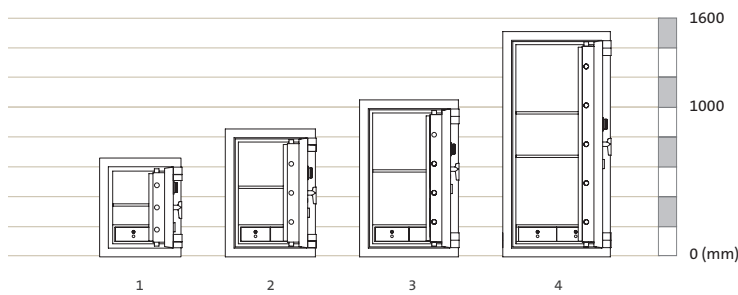

BY **GUNNEBO**

Chubbsafes

Trusted the world over.

CUSTODIAN SAFE

PRODUCT SPECIFICATIONS

size	(A) Ext height (mm)	(B) Ext Width (mm)	(C) Ext Depth (mm)	(D) Clear depth over hinge	(F) Int Height (mm)	(G) Int width (mm)	(H) Int depth (mm)	(I) Door swing	(J) Depth with door at 90°	(K) Width when door at 180°	Nett weight (kg)	Gross weight (kg)	capacity (Litres)	Nett weight with Night Drawer Trap (kg)
1	680	560	550	606	500	380	270	478	1055	1016	370	410	51	490
2	880	620	610	666	700	440	330	538	1175	1136	520	568	102	615
3	1080	680	680	736	900	500	390	597	1294	1254	720	788	176	850
4	1550	740	900	956	1370	560	620	658	1585	1376	1250	1335	476	-

* (E) Furniture projection 56mm / (L) Internal drawer height 130mm

STANDARD LOCKS

KEY LOCK

secured by one 8-lever double bitted Key Lock from Germany is fitted as standard.

COMBINATION LOCK

Secured by one 3-wheel Keyless Combination Lock as standard. Capable of 1,000,000 changes of code. The code can be changed easily and security can be maintained over the safe whenever there is a change of staff.

OPTIONS

NIGHT DRAWER TRAP (NDT)

For night deposit with "Anti-Fishing Plate"
 Drawer Clear Opening: 239mm(W) x 153mm(H) x 125mm(D)
 Night Drawer Trap External Height: 254mm

ENVELOPE SLOT

Envelope slot on the top of the safe for night deposit with "Anti-Fishing Plate". Slot size 13mm(W) x 152mm(L)