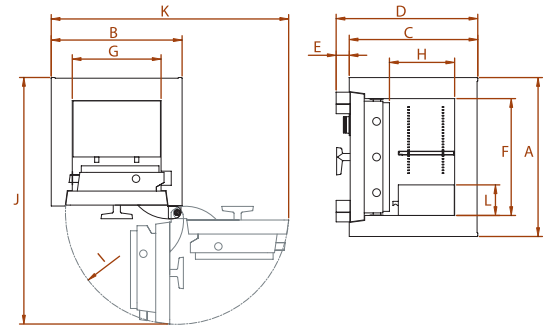

BY **GUNNEBO**

Chubbsafes

Trusted the world over.

CUSTODIAN SAFE

PRODUCT SPECIFICATIONS

size	(A) Ext height (mm)	(B) Ext Width (mm)	(C) Ext Depth (mm)	(D) Clear depth over hinge	(F) Int Height (mm)	(G) Int width (mm)	(H) Int depth (mm)	(I) Door swing	(J) Depth with door at 90°	(K) Width when door at 180°	Nett weight (kg)	Gross weight (kg)	capacity (Litres)	Nett weight with Night Drawer Trap (kg)
1	680	560	550	606	500	380	270	478	1055	1016	370	410	51	490
2	880	620	610	666	700	440	330	538	1175	1136	520	568	102	615
3	1080	680	680	736	900	500	390	597	1294	1254	720	788	176	850
4	1550	740	900	956	1370	560	620	658	1585	1376	1250	1335	476	-

* (E) Furniture projection 56mm / (L) Internal drawer height 130mm

STANDARD LOCKS

KEY LOCK

secured by one 8-lever double bitted Key Lock from Germany is fitted as standard.

COMBINATION LOCK

Secured by one 3-wheel Keyless Combination Lock as standard. Capable of 1,000,000 changes of code. The code can be changed easily and security can be maintained over the safe whenever there is a change of staff.

OPTIONS

NIGHT DRAWER TRAP (NDT)

For night deposit with "Anti-Fishing Plate"
 Drawer Clear Opening: 239mm(W) x 153mm(H) x 125mm(D)
 Night Drawer Trap External Height: 254mm

ENVELOPE SLOT

Envelope slot on the top of the safe for night deposit with "Anti-Fishing Plate". Slot size 13mm(W) x 152mm(L)