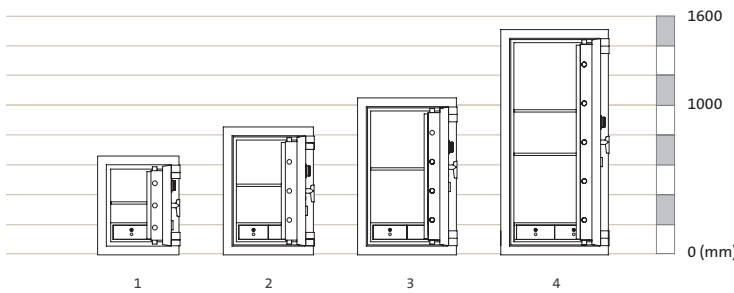

BY **GUNNEBO**

WENGENG OA SALES & SERVICES / TEL: 018-207 0021, 03-8063 8200 / WEBSITE: <https://safebox2u.com.my/>

Chubbsafes

Trusted the world over.

FORTRESS SAFE

PRODUCT SPECIFICATIONS

Size	(A) External Height (mm)	(B) External Width (mm)	(C) External Depth (mm)	(D) Clear depth over hinge	(F) Internal Height (mm)	(G) Internal Width (mm)	(H) Internal Depth (mm)	(I) Door Swing	(J) Depth with door at 90°	(K) Width when door fully open	Nett weight (kgs)	Gross weight (kgs)	capacity (Litres)	Nett weight with night drawer trap (kgs)
1	680	560	520	576	500	380	270	478	1025	1016	350	390	51	460
2	880	620	580	636	700	440	330	538	1145	1136	490	538	102	610
3	1080	680	640	696	900	500	390	597	1264	1254	660	728	176	810
4	1550	740	870	926	1370	560	620	658	1555	1376	1180	1265	476	-

* (E) Furniture projection 56mm / (L) Internal drawer height 130mm

STANDARD LOCKS

KEY LOCK

Secured by one 8-lever double bitted Key Lock from Germany

COMBINATION LOCK

Secured by one 3-wheel Keyless Combination Lock. Capable of 1,000,000 changes of code. The code can be changed easily and security can be maintained over the safe whenever there is a change of staff.

LOCK OPTION:

ELECTRONIC LOCK

INTERNAL FITTING

The safes comes with a standard adjustable shelf and internal drawers secure by a key lock.

OPTIONS

NIGHT DRAWER TRAP (NDT)

For night deposit with "Anti-Fishing Plate"

Drawer Clear Opening: 239mm(W) x 153mm (H) x 125mm(D)
Night Drawer Trap External Height: 254mm

ENVELOPE SLOT

Envelope slot on the top of the safe for night deposit with "Anti-Fishing Plate".
Slot size 13mm(W) x 152mm(L)