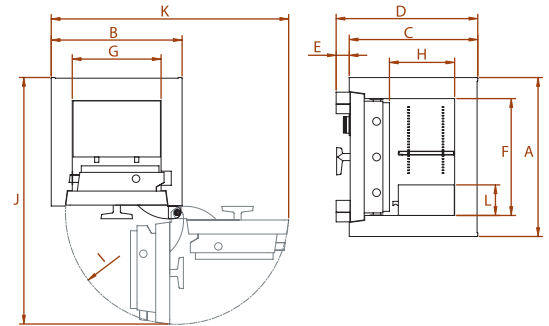

BY **GUNNEBO**

WENGENG OA SALES & SERVICES / TEL: 018-207 0021, 03-8063 8200 / WEBSITE: <https://safebox2u.com.my/>

Chubbsafes

Trusted the world over.

FORTRESS SAFE

PRODUCT SPECIFICATIONS

Size	(A) External Height (mm)	(B) External Width (mm)	(C) External Depth (mm)	(D) Clear depth over hinge	(F) Internal Height (mm)	(G) Internal Width (mm)	(H) Internal Depth (mm)	(I) Door Swing	(J) Depth with door at 90°	(K) Width when door fully open	Nett weight (kgs)	Gross weight (kgs)	capacity (Litres)	Nett weight with night drawer trap (kgs)
1	680	560	520	576	500	380	270	478	1025	1016	350	390	51	460
2	880	620	580	636	700	440	330	538	1145	1136	490	538	102	610
3	1080	680	640	696	900	500	390	597	1264	1254	660	728	176	810
4	1550	740	870	926	1370	560	620	658	1555	1376	1180	1265	476	-

* (E) Furniture projection 56mm / (L) Internal drawer height 130mm

STANDARD LOCKS

KEY LOCK

Secured by one 8-lever double bitted Key Lock from Germany

COMBINATION LOCK

Secured by one 3-wheel Keyless Combination Lock. Capable of 1,000,000 changes of code. The code can be changed easily and security can be maintained over the safe whenever there is a change of staff.

Drawer Clear Opening: 239mm(W) x 153mm (H) x 125mm(D)
Night Drawer Trap External Height: 254mm

ENVELOPE SLOT

Envelope slot on the top of the safe for night deposit with "Anti-Fishing Plate".
Slot size 13mm(W) x 152mm(L)