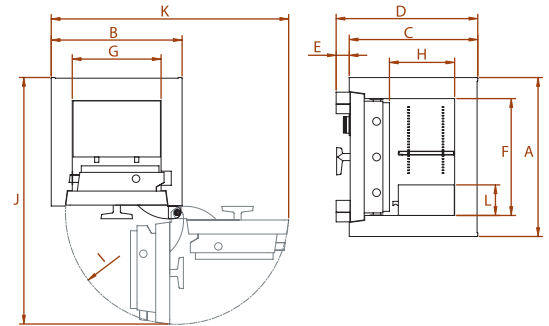

FORTRESS SAFE

PRODUCT SPECIFICATIONS

Size	(A) External Height (mm)	(B) External Width (mm)	(C) External Depth (mm)	(D) Clear depth over hinge	(F) Internal Height (mm)	(G) Internal Width (mm)	(H) Internal Depth (mm)	(I) Door Swing	(J) Depth with door at 90°	(K) Width when door fully open	Nett weight (kgs)	Gross weight (kgs)	capacity (Litres)	Nett weight with night drawer trap (kgs)
1	680	560	520	576	500	380	270	478	1025	1016	350	390	51	460
2	880	620	580	636	700	440	330	538	1145	1136	490	538	102	610
3	1080	680	640	696	900	500	390	597	1264	1254	660	728	176	810
4	1550	740	870	926	1370	560	620	658	1555	1376	1180	1265	476	-

* (E) Furniture projection 56mm / (L) Internal drawer height 130mm

STANDARD LOCKS

KEY LOCK

Secured by one 8-lever double bitted Key Lock from Germany

COMBINATION LOCK

Secured by one 3-wheel Keyless Combination Lock. Capable of 1,000,000 changes of code. The code can be changed easily and security can be maintained over the safe whenever there is a change of staff.

Drawer Clear Opening: 239mm(W) x 153mm (H) x 125mm(D)
Night Drawer Trap External Height: 254mm

ENVELOPE SLOT

Envelope slot on the top of the safe for night deposit with "Anti-Fishing Plate".
Slot size 13mm(W) x 152mm(L)