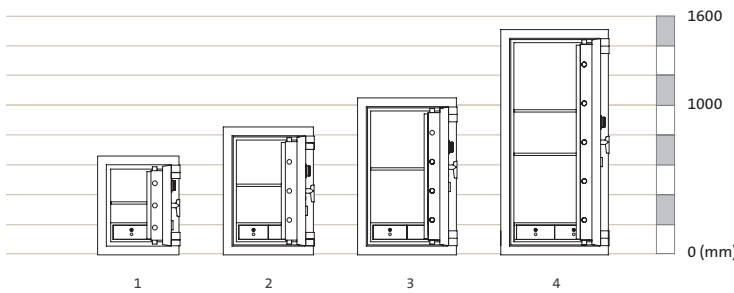

FORTRESS SAFE

PRODUCT SPECIFICATIONS

Size	(A) External Height (mm)	(B) External Width (mm)	(C) External Depth (mm)	(D) Clear depth over hinge	(F) Internal Height (mm)	(G) Internal Width (mm)	(H) Internal Depth (mm)	(I) Door Swing	(J) Depth with door at 90°	(K) Width when door fully open	Nett weight (kgs)	Gross weight (kgs)	capacity (Litres)	Nett weight with night drawer trap (kgs)
1	680	560	520	576	500	380	270	478	1025	1016	350	390	51	460
2	880	620	580	636	700	440	330	538	1145	1136	490	538	102	610
3	1080	680	640	696	900	500	390	597	1264	1254	660	728	176	810
4	1550	740	870	926	1370	560	620	658	1555	1376	1180	1265	476	-

* (E) Furniture projection 56mm / (L) Internal drawer height 130mm

STANDARD LOCKS

KEY LOCK

Secured by one 8-lever double bitted Key Lock from Germany

COMBINATION LOCK

Secured by one 3-wheel Keyless Combination Lock. Capable of 1,000,000 changes of code. The code can be changed easily and security can be maintained over the safe whenever there is a change of staff.

LOCK OPTION:

ELECTRONIC LOCK

INTERNAL FITTING

The safes comes with a standard adjustable shelf and internal drawers secure by a key lock.

OPTIONS

NIGHT DRAWER TRAP (NDT)

For night deposit with "Anti-Fishing Plate"

Drawer Clear Opening: 239mm(W) x 153mm (H) x 125mm(D)
Night Drawer Trap External Height: 254mm

ENVELOPE SLOT

Envelope slot on the top of the safe for night deposit with "Anti-Fishing Plate".
Slot size 13mm(W) x 152mm(L)

Authorised dealer

Wengseng OA Sales & Services

<https://safebox2u.com.my>

No 8, Jalan BP 6/13, Bandar Bukit Puchong. Tel: 603-8063 8100 / 8200
Email: wengseng@gmail.com